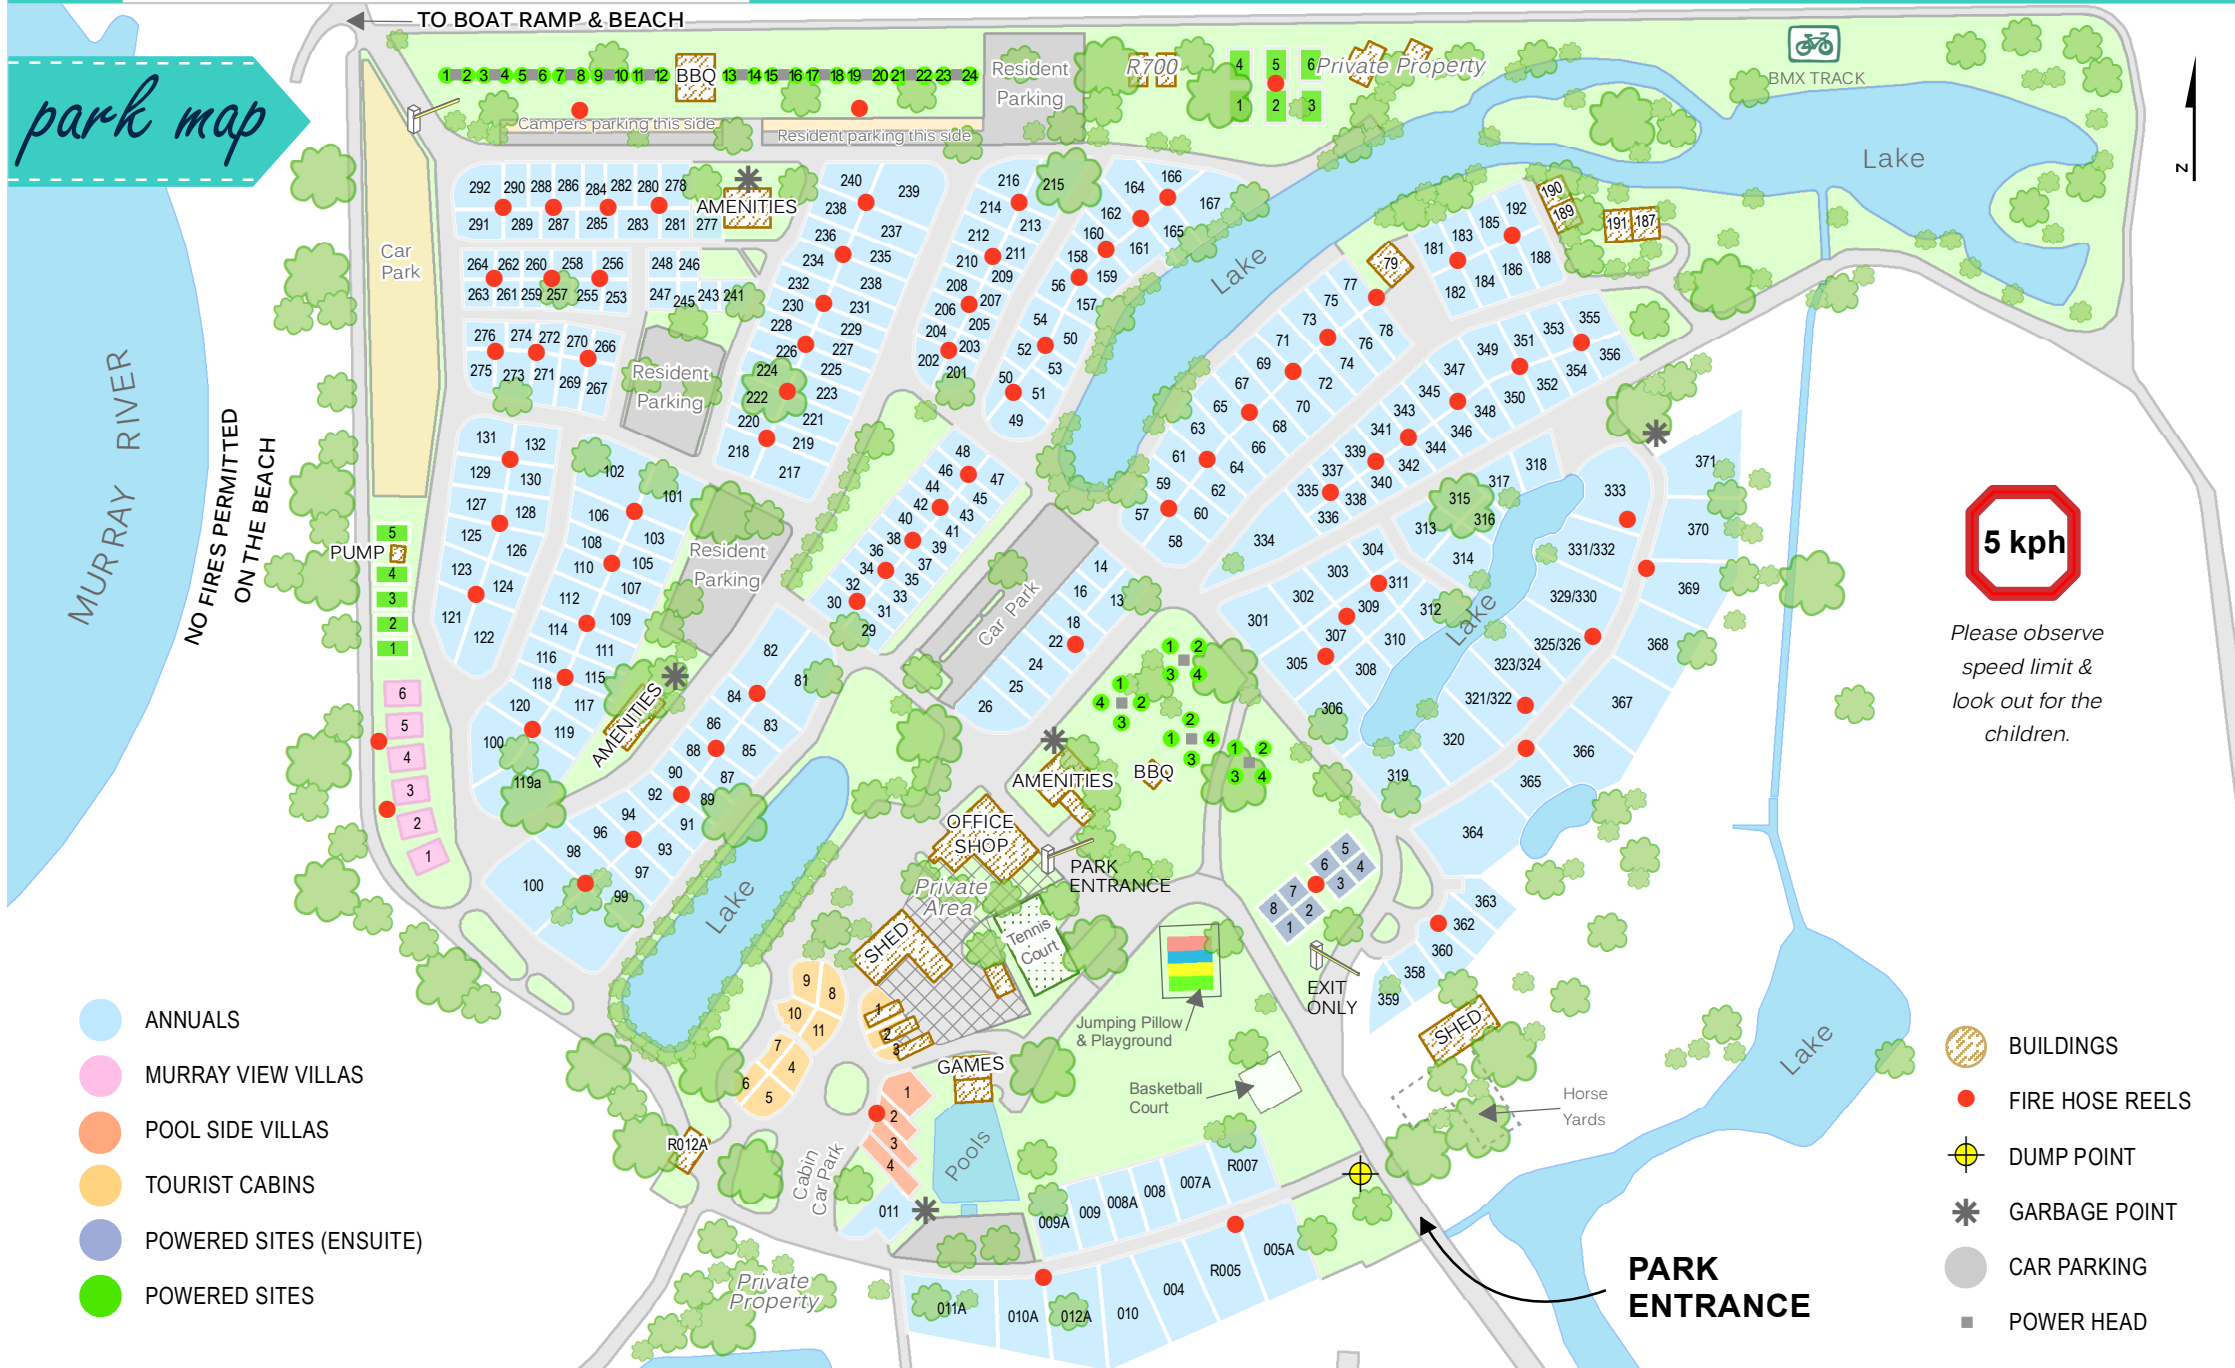

Time Out Holiday Park

park map

- ANNUALS
- MURRAY VIEW VILLAS
- POOL SIDE VILLAS
- TOURIST CABINS
- POWERED SITES (ENSUITE)
- POWERED SITES

- BUILDINGS
- FIRE HOSE REELS
- DUMP POINT
- GARBAGE POINT
- CAR PARKING
- POWER HEAD