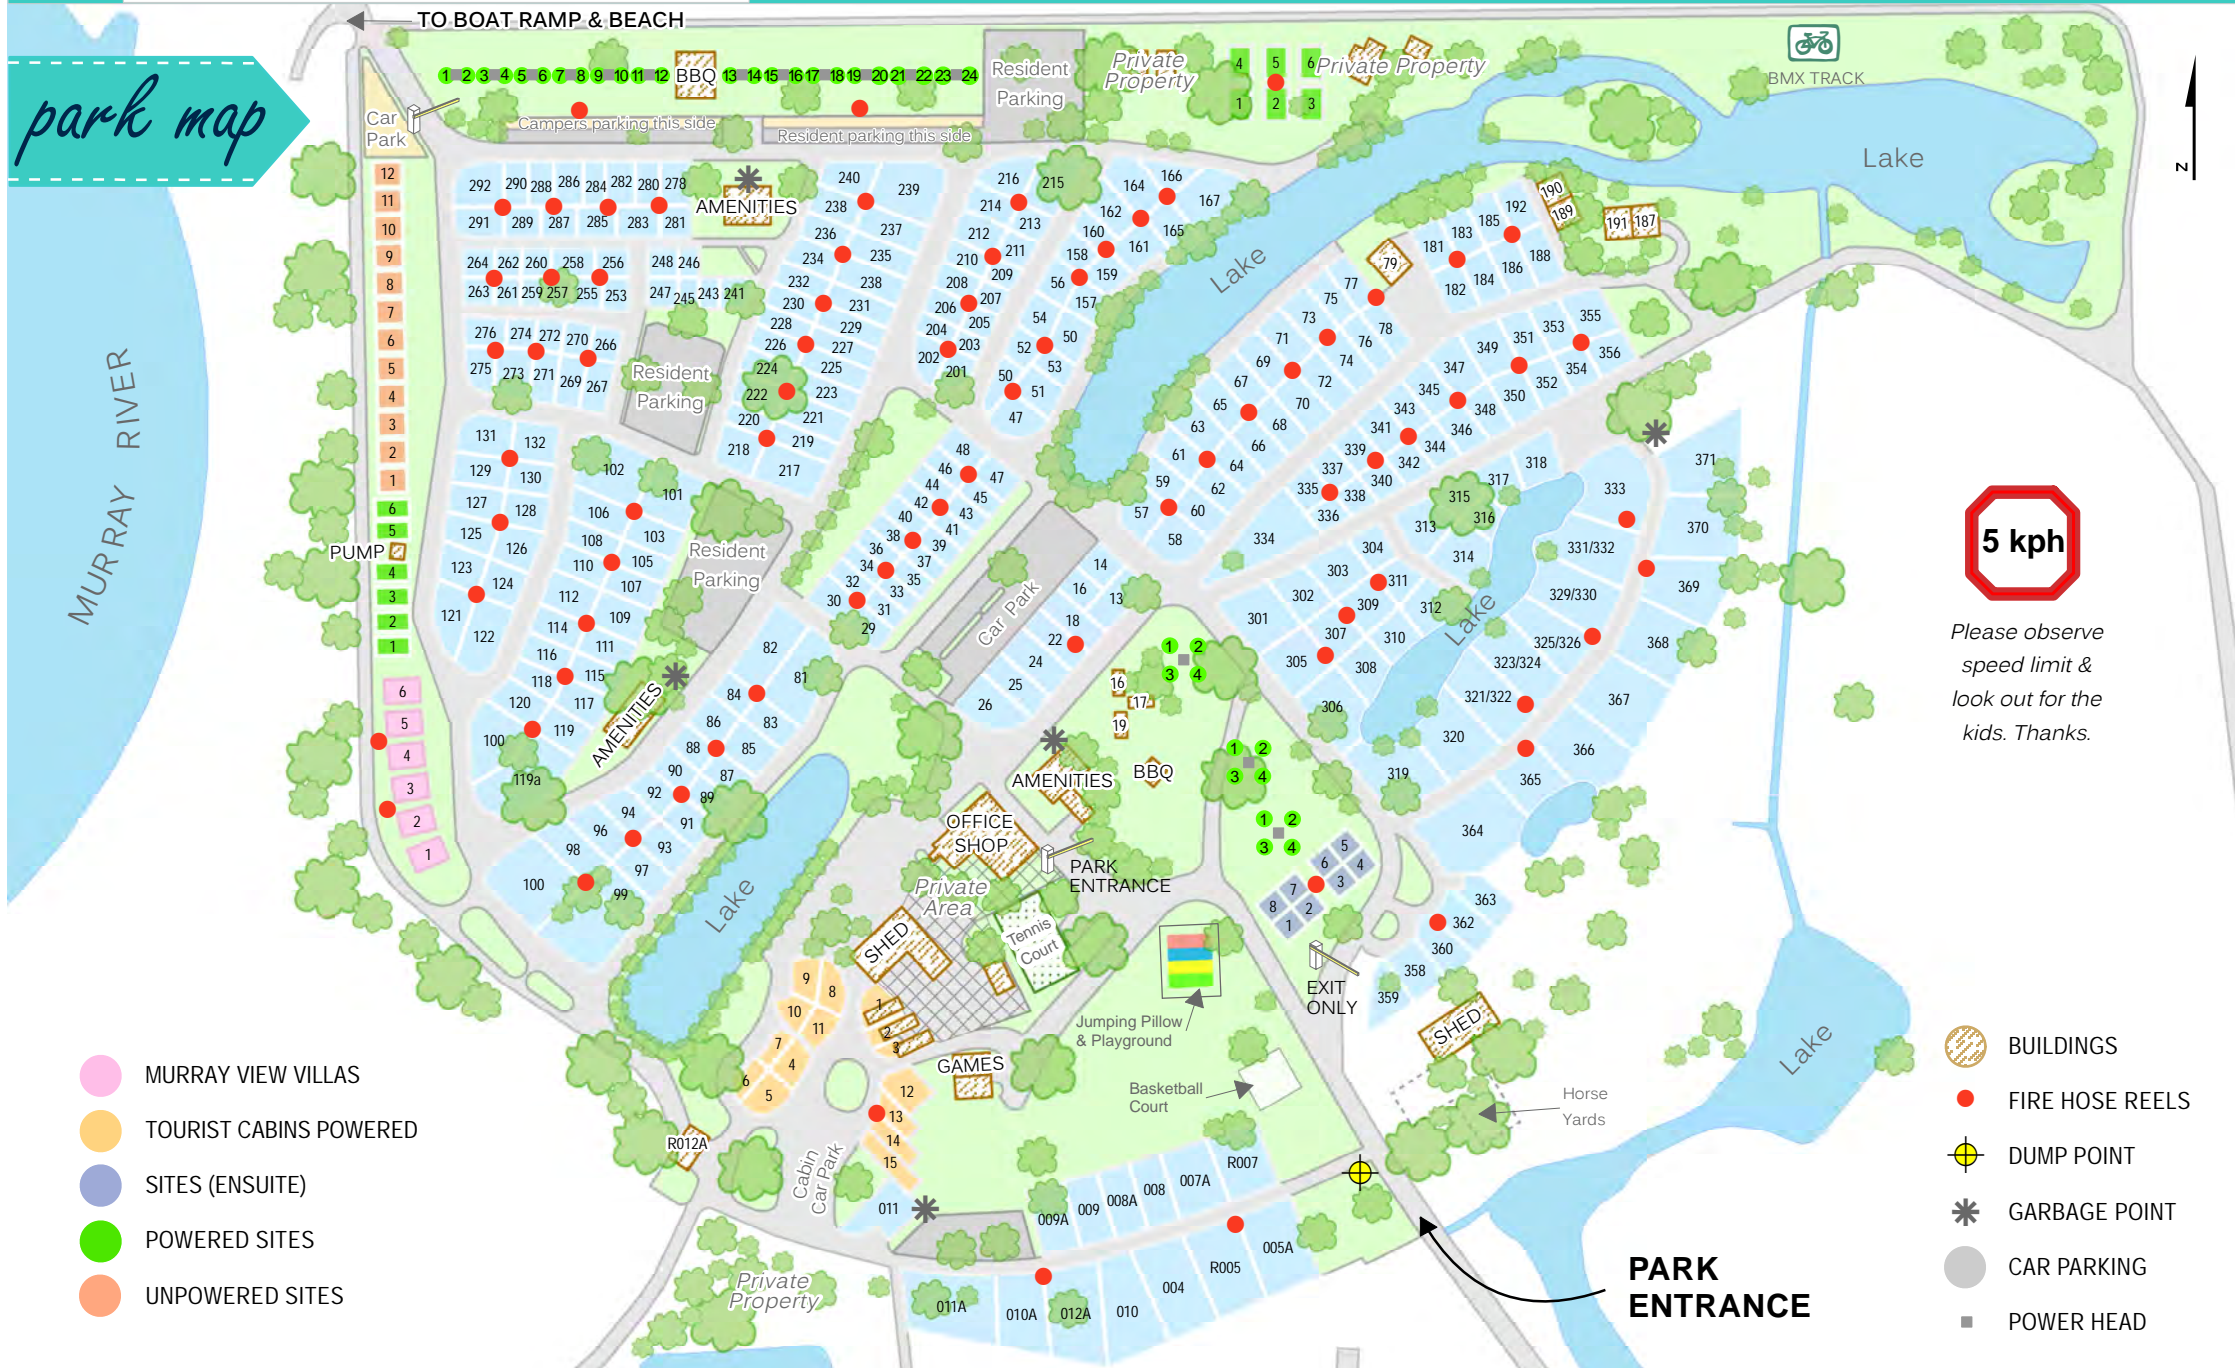

Time Out Holiday Park

park map

Please observe speed limit & look out for the kids. Thanks.

- MURRAY VIEW VILLAS
- TOURIST CABINS POWERED
- SITES (ENSUITE)
- POWERED SITES
- UNPOWERED SITES

- BUILDINGS
- FIRE HOSE REELS
- DUMP POINT
- GARBAGE POINT
- CAR PARKING
- POWER HEAD