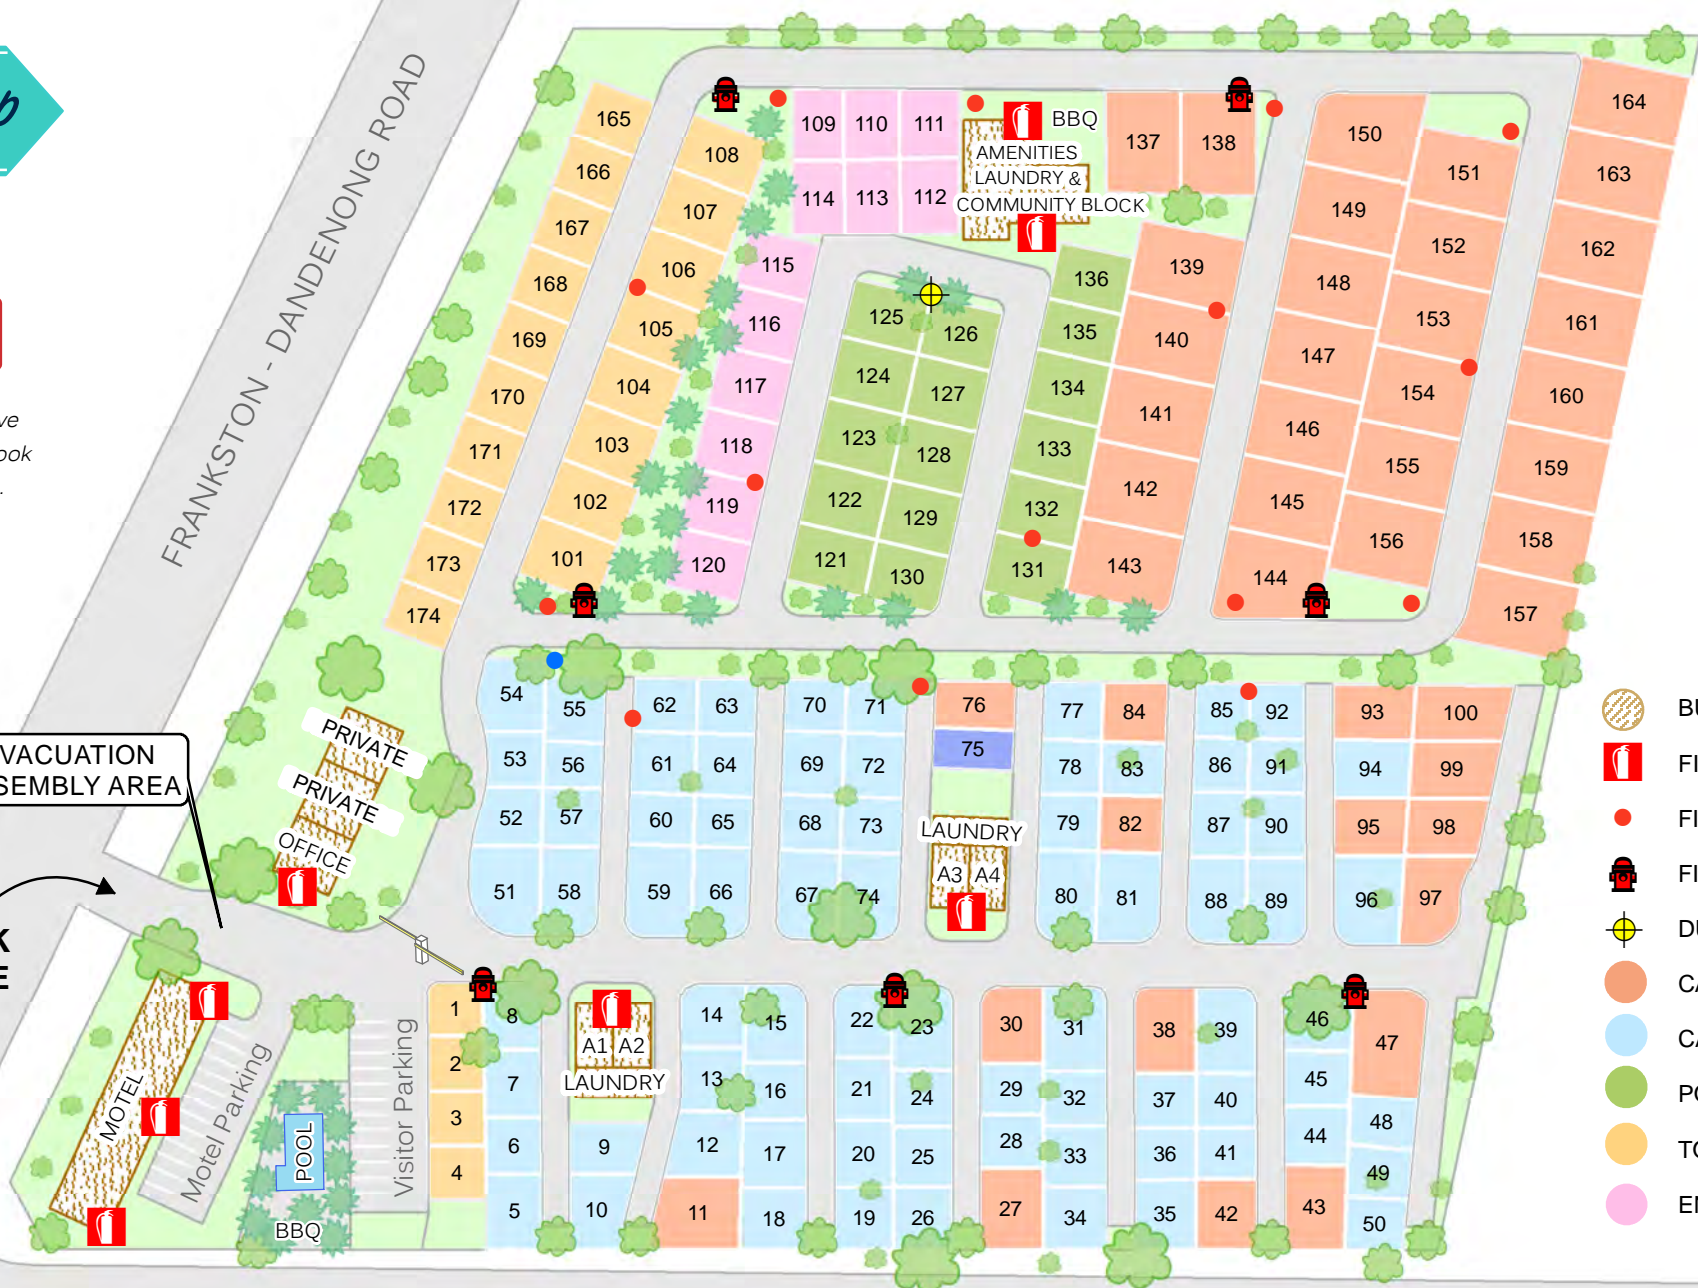

# Frankston Holiday Park

park map

Please observe speed limit & look out children. Thanks.

**PARK ENTRANCE**  
EVACUATION ASSEMBLY AREA

FRANKSTON - DANDENONG ROAD

O'GRADYS ROAD

- BUILDINGS
- FIRE EXTINGUISHERS
- FIRE HOSE REELS
- FIRE HYDRANT
- DUMP POINT
- CABINS
- CABINS
- POWERED SITES
- TOURIST CABINS
- ENSUITE SITES