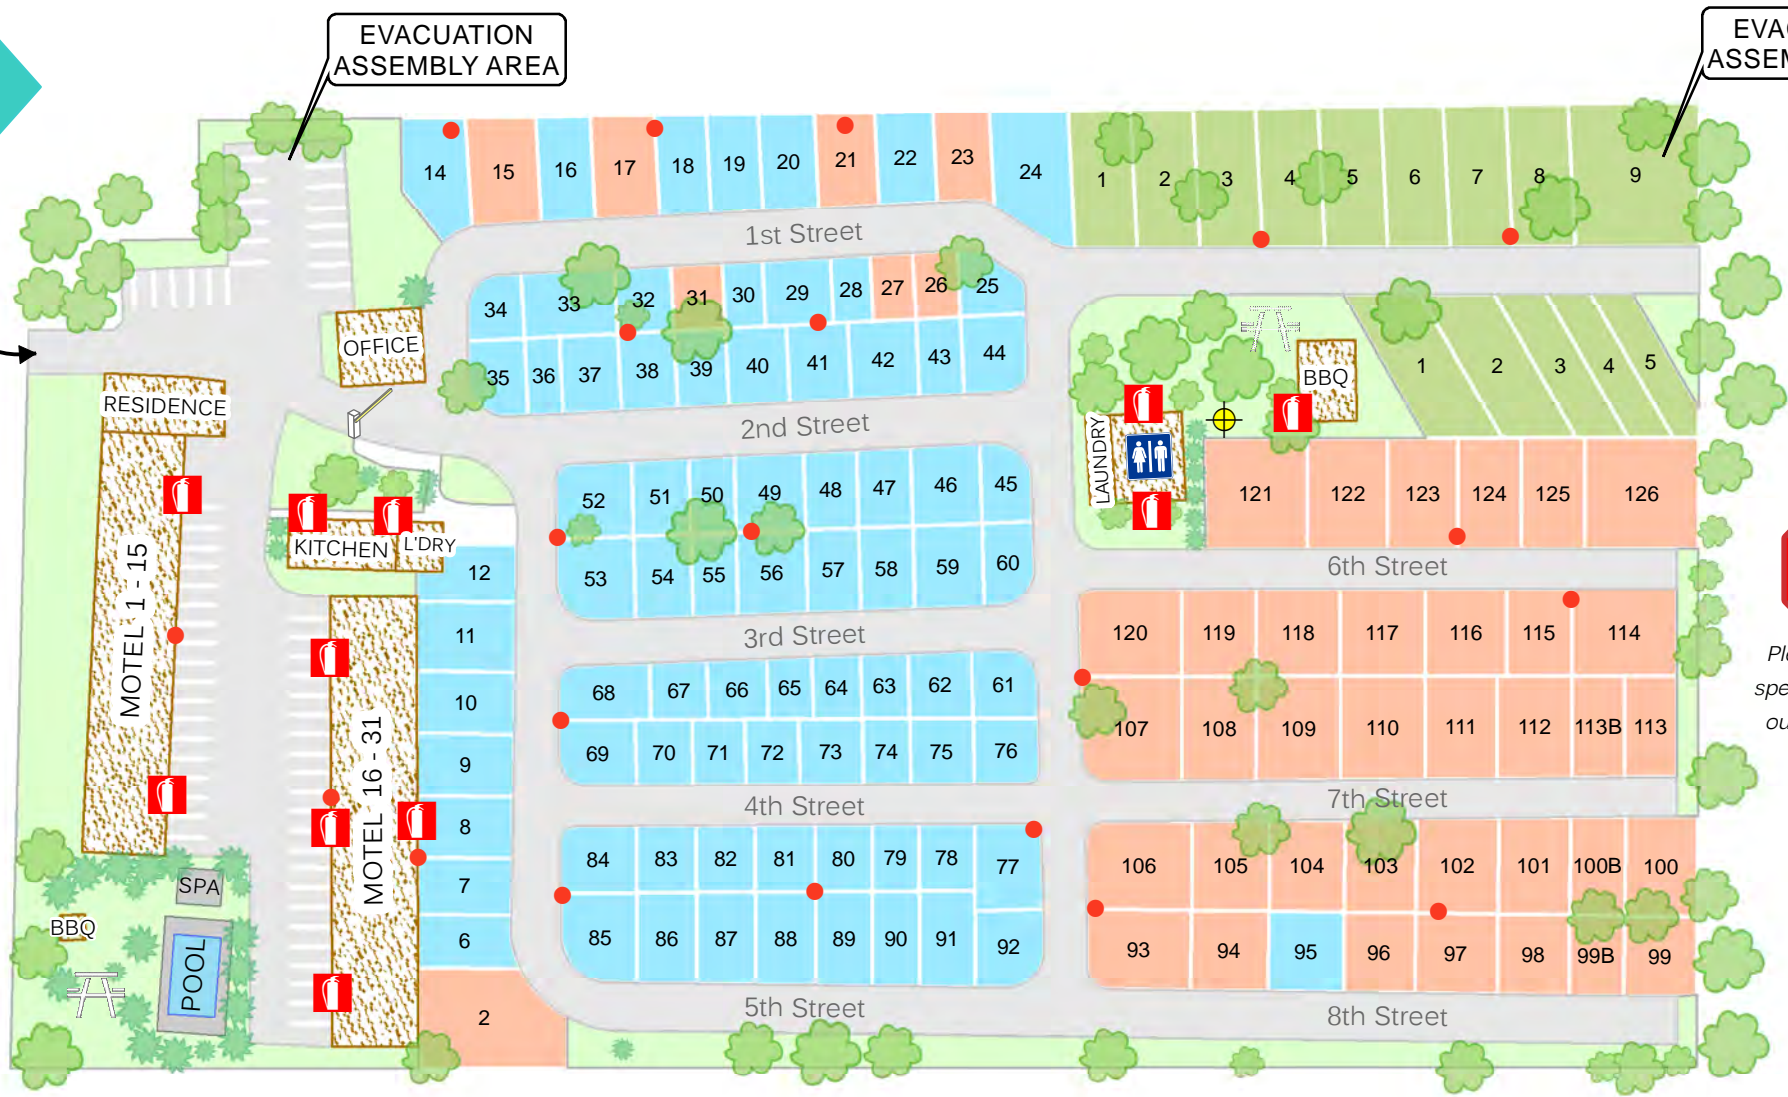

park map

EVACUATION ASSEMBLY AREA

EVACUATION ASSEMBLY AREA

PARK ENTRANCE

FRANKSTON - DANDENONG ROAD

Please observe speed limit & look out for children. Thanks.

- BUILDINGS
- FIRE HOSE REELS
- CABINS
- FIRE EXTINGUISHERS
- DUMP POINTS
- CABINS
- POWERED SITES